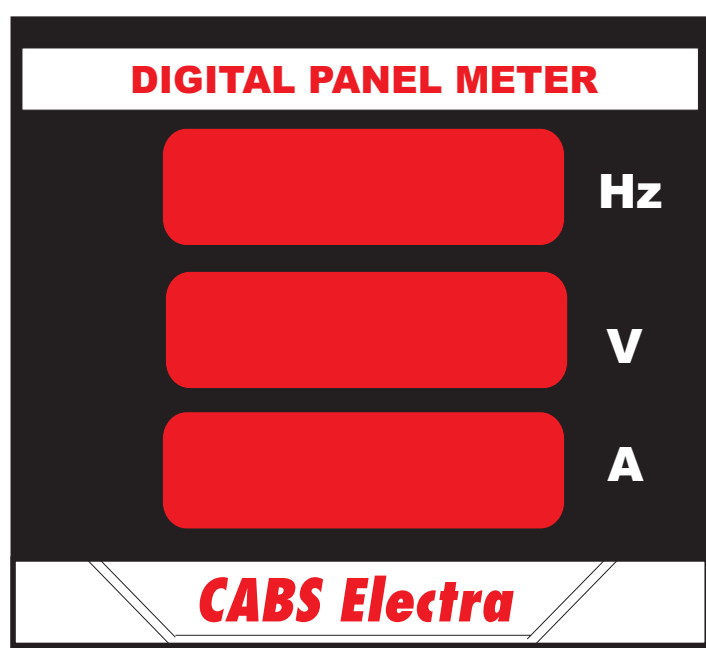

### **MODEL : CE 0102 VAF**

The CE 0102VAF meter is a universal combined Digital panel meter to display the Voltage, Current and Frequency simultaneously. The meter can be factory scaled to display the parameters as per the input range.

### **DIGITAL FREQUENCY METER**

- \* **MICROPROCESSOR BASED**
- \* DISPLAY 4 DIGIT LED (RED)
- \* ACCURACY +/- 0.02 OF READING
- \* RANGE 0-99.99 Hz FROM 20-500 Volts

### **DIGITAL VOLTMETER**

- \* DISPLAY 3 1/2 DIGIT LED (RED)
- \* ACCURACY +/- 0.5% OF FS
- \* RANGE 0-1000V A.C.
- \* AVAILABLE FOR VARIOUS PT RATIOS

### **DIGITAL AMMETER**

- \* DISPLAY 3 1/2 DIGIT LED (RED)
- \* ACCURACY +/- 0.5% OF FS
- \* RANGE 0-1Amps & 0- 5Amps A.C.
- \* AVAILABLE FOR VARIOUS CT RATIOS.

- \* BEZEL SIZE 96 mm x 96 mm
- \* DEPTH 155 mm
- \* MOUNTING : FLUSH
- \* AUX. SUPPLY : 230V , 50Hz